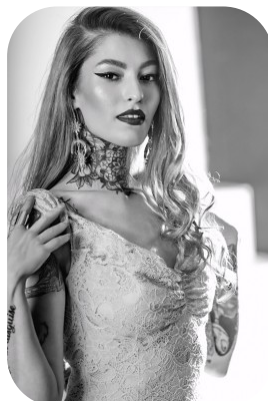

Ana Maria Viga

Age: 25-30	Height: 5ft7inch	Eye Colour: Brown	Accent: East Euro
Gender:F	Weight: 56kg	Waist: 27"	
Location: London	Shoe Size: 5	Bust: 33"	
Drives: No	Hair Color: Red	Hips: 37"	

Talents
ALTERNATIVE MODELS, COMMERCIAL MODELS,
PROFESSIONAL ACTORS