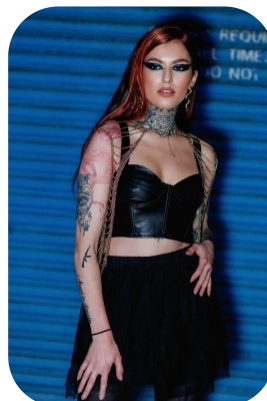

Ana Maria Viga

Age: 25-30	Height: 5ft7inch	Eye Colour: Brown	Accent: East Euro
Gender:F	Weight: 56kg	Waist: 27"	
Location: London	Shoe Size: 5	Bust: 33"	
Drives: No	Hair Color: Red	Hips: 37"	

Talents
ALTERNATIVE MODELS, COMMERCIAL MODELS,
PROFESSIONAL ACTORS