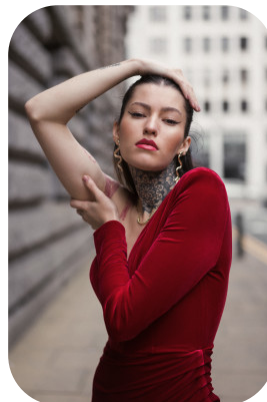

Ana Maria Viga

Age: 25-30	Height: 5ft7inch	Eye Colour: Brown	Accent: East Euro
Gender:F	Weight: 56kg	Waist: 27"	
Location: London	Shoe Size: 5	Bust: 33"	
Drives: No	Hair Color: Red	Hips: 37"	

Talents
ALTERNATIVE MODELS, COMMERCIAL MODELS,
PROFESSIONAL ACTORS