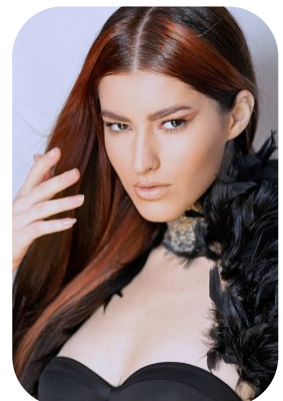

Ana Maria Viga

Age: 25-30	Height: 5ft7inch	Eye Colour: Brown	Accent: East Euro
Gender:F	Weight: 56kg	Waist: 27"	
Location: London	Shoe Size: 5	Bust: 33"	
Drives: No	Hair Color: Red	Hips: 37"	

Talents
ALTERNATIVE MODELS, COMMERCIAL MODELS,
PROFESSIONAL ACTORS

Additional Talents:
Accents & Dialects

High standard:

Birmingham

Languages

Native:

Romanian

Music & Dance

Skilled: