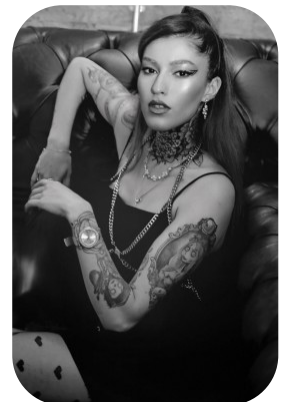

Ana Maria Viga

Age: 25-30	Height: 5ft7inch	Eye Colour: Brown	Accent: East Euro
Gender:F	Weight: 56kg	Waist: 27"	
Location: London	Shoe Size: 5	Bust: 33"	
Drives: No	Hair Color: Red	Hips: 37"	

Talents
ALTERNATIVE MODELS, COMMERCIAL MODELS,
PROFESSIONAL ACTORS