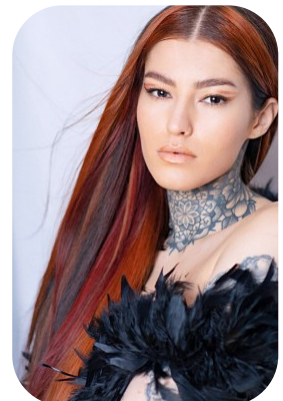

Ana Maria Viga

Age: 25-30	Height: 5ft7inch	Eye Colour: Brown	Accent: East Euro
Gender:F	Weight: 56kg	Waist: 27"	
Location: London	Shoe Size: 5	Bust: 33"	
Drives: No	Hair Color: Red	Hips: 37"	

Talents
ALTERNATIVE MODELS, COMMERCIAL MODELS,
PROFESSIONAL ACTORS

Additional Talents:
Accents & Dialects

High standard:

Birmingham

Languages

Native:

Romanian

Music & Dance

Skilled: